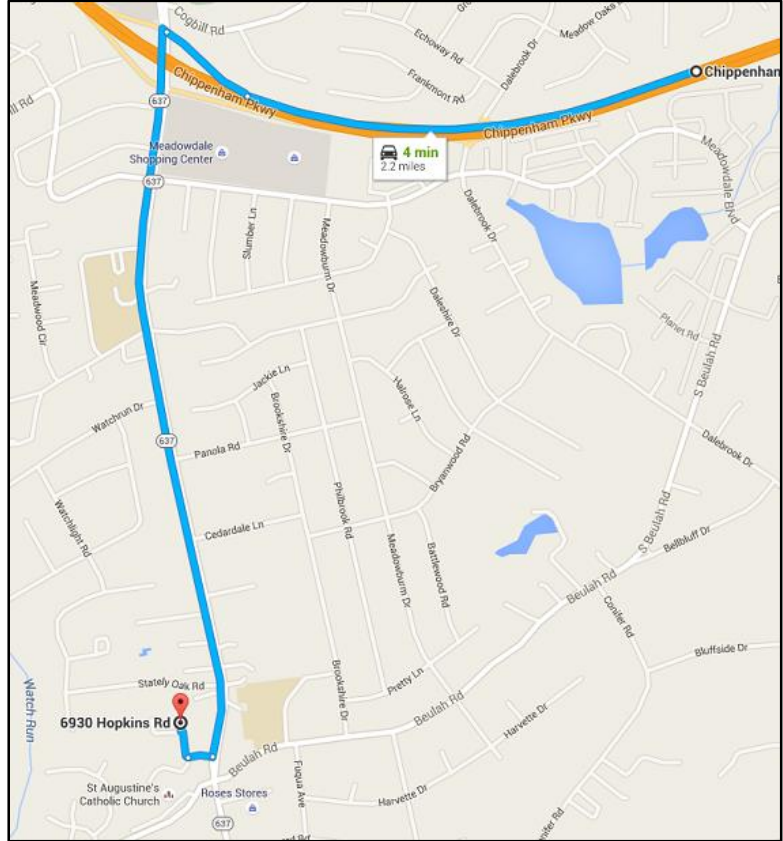

From East:

Take I64 West to I 295 South (exit 200) toward Rocky Mount, NC. Merge onto 895 (West Pocahontas Parkway, exit 25) toward Richmond. (Toll Road). Merge onto VA 150 (Chippenham Parkway) to Hopkins Road Exit. Turn left at stoplight at the end of the exit ramp. Stay on Hopkins Road 1.2 miles. Beulah UMC is on Right just before stoplight at Beulah Road. Alternative: Take I64 to I95 South and follow directions above.

From Southwest:

Take Iron Bridge Road (VA 10) to Kingsland Road. Turn Right onto Kingsland and immediately turn left onto Beulah Road. Travel 2.1 miles to Hopkins Road. Turn left at stoplight. Beulah UMC is on left after turning on to Hopkins Road.

From Northwest:

Take 64 east to exit 175 (288 south). In 26.5 miles take Ironbridge West. Travel 1.6 miles to Kingsland Road. Turn Right onto Kingsland Road and immediately turn left onto Beulah Road. Travel 2.1 miles to Hopkins Road. Turn left at stoplight. Beulah UMC is on left after turning on to Hopkins Road.

From Chippingham

From 288